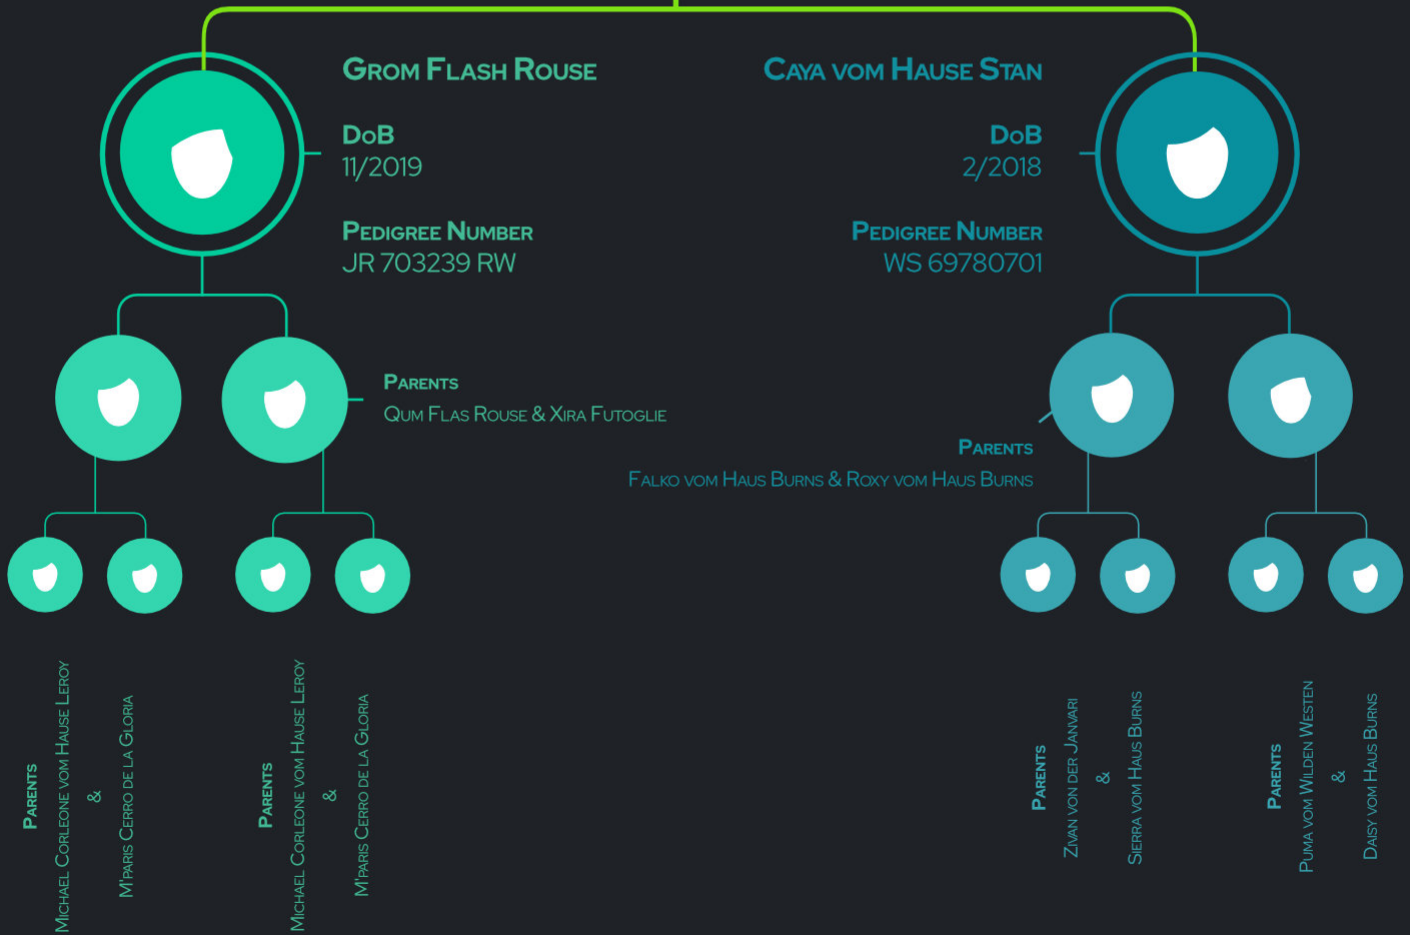

MICROCHIP

981020049347755

NAME: ECE / female

Extended Pedigree

PARENTS
CAYA & GROM

VOM HAUSE STAN

04

For inquiries call (425) 329-9996
Email vomhousestan@yahoo.com
www.vomhousestan.com

NAME: EDA / female

VOM HAUSE
STAN

DOB

11/11/22

04

PARENTS

CAYA & GROM

TEMPERAMENT