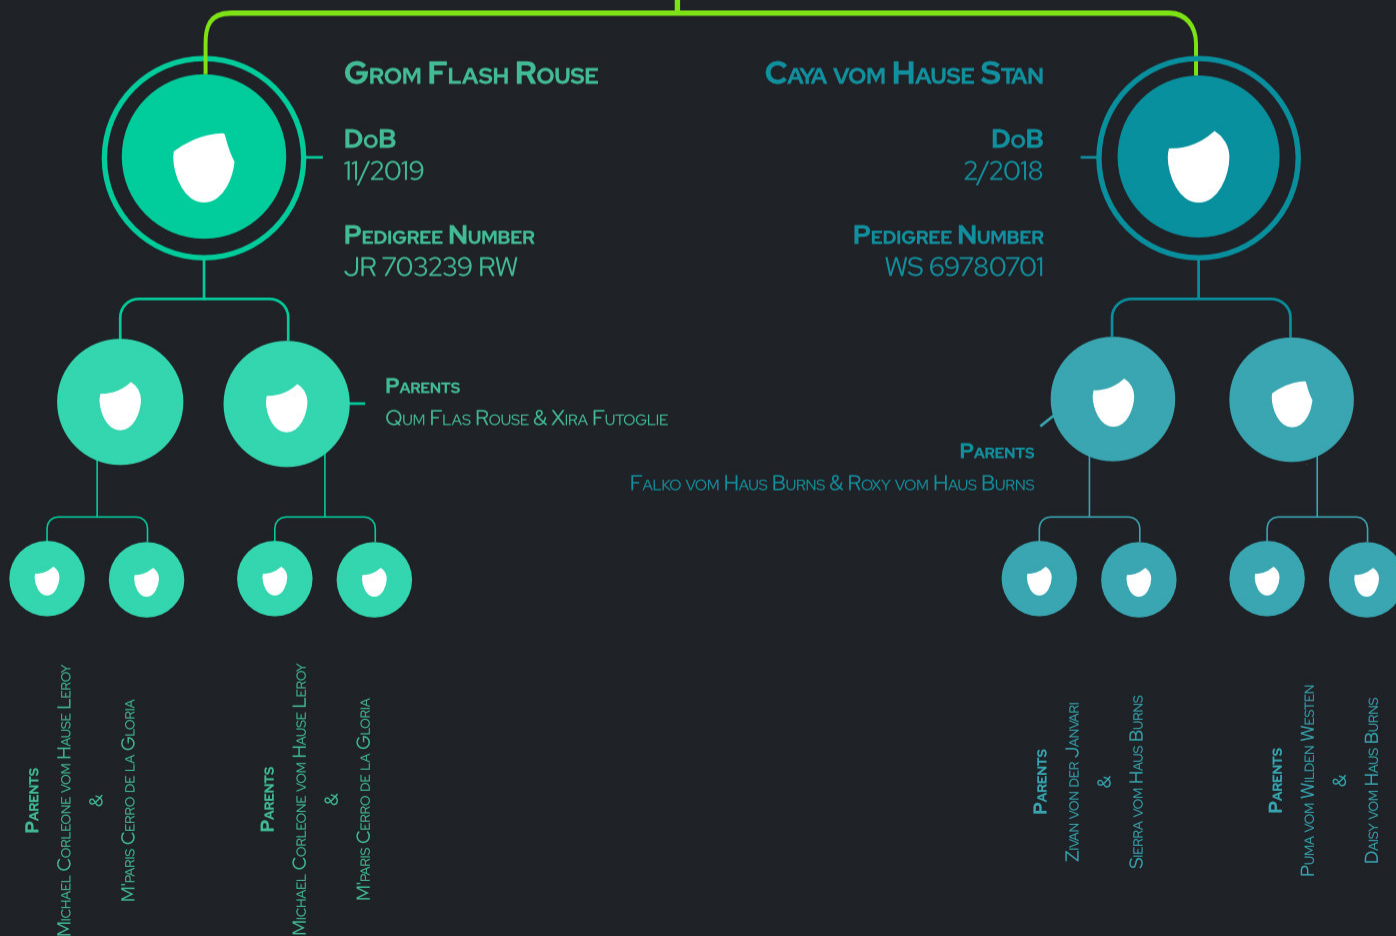

Extended Pedigree

PARENTS
CAYA & GROM